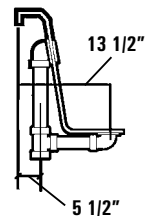

Rough-In Plumbing Measurements