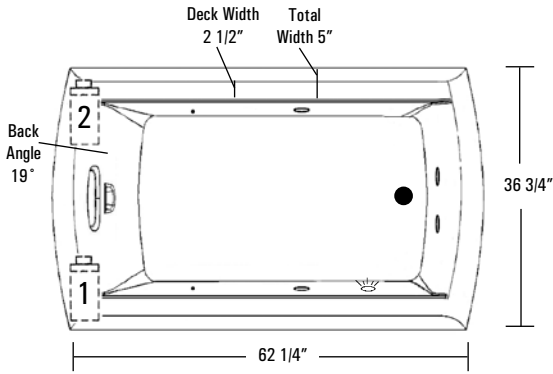

CENTURY 49 MOTIF

AQUATIC

CENTURY SERIES MODEL # AI6636RC49 / AI31AIR6636TO (Tub Only)

Rough-In Plumbing Measurements

SPECIFICATIONS:

GENERAL SPECIFICATIONS:

Tub Size	66 1/2" x 36 3/4" x 25"
	169 cm x 93.3 cm x 63.5 cm
Bathing Well	40" long
	19 1/2" wide
	23" interior depth
Maximum Water Depth	18"
Shipping Weight	208 lbs. / 94 kg
Tub Weight Filled	779 lbs. / 353 kg
Tub Only Weight	102 lbs. / 44 kg
Weight w/Equipment	146 lbs. / 66 kg
Gallons to Overflow	76 gal. / 288 L
Gallons to Operate	57 gal. / 216 L

ELECTRICAL SPECIFICATIONS:

Pump	2 HP; 11 AMP; 110V
Requirement	15 AMP; 110V, separate circuit required protected w/ Class A GFCI
Inline Heater	1.5 kW; 12 AMP; 110V
Requirement	15 AMP; 110V, separate circuit required protected w/ Class A GFCI

STANDARD EQUIPMENT:

8 Hydrotherapy Jets including:

- 4 Full Size Pressure-Flo Hydrotherapy Jets
- 2 Pressure Plus Hydrotherapy Jets
- 1 Recessed Rotary Massage Jets
- 1 Recessed Fan Jet

Aquatic Quality Features:

- 2 HP, 3-Speed Run-Dry Pump
- Bath-Side Electronic Control Panel
- Chromatherapy LED Lighting
- 1.5 kW Inline Maintenance Heater
- "Quiet Pad" Anti-Vibration Pump Mount for Quiet Pump Operation
- Slip Resistant Floor
- Pre-leveled ABS Support Base
- Heat-bent Rigid PVC Piping for Optimum Sanitary Conditions
- Durable, Easy to Clean, Lucite® Cast Acrylic Surface
- Available in 8 Standard No-Charge Colors

UL & IAPMO Listed, Factory Tested Limited Lifetime Warranty

OPTIONAL EQUIPMENT:

- Comfort Pillow -- Oval or Rectangle
- Jet Finish
  - Chrome, Polished Brass, Gold, Polished Nickel or Satin Nickel
- Bolt-On Grab Bar
  - White, Biscuit, Chrome, Polished Brass, Gold, Polished Nickel, Satin Nickel, or Oil Rubbed Bronze
- Lift & Turn Waste and Overflow
  - Chrome, Polished Brass, Gold, Polished Nickel, Satin Nickel or Oil Rubbed Bronze
- Cable Drive Waste and Overflow
  - Chrome, Polished Brass, Gold, Polished Nickel, Satin Nickel, Oil Rubbed Bronze or Color Matched (Bone, White and Biscuit Only)
- Hand Held Jet - Chrome or Polished Brass
- Optional Pump Location
- Remote Pump Location
- Premium Colors

All acrylic colors featured by Aquatic match the industry's leading fixture manufacturers.

This unit is not recommended for shower installations.

Fax-On-Demand Document # 1290

The manufacturer accepts a 1/4" variance. There are variations on each tub and specifications are subject to change as we improve upon our product as required. The dimensions needed for site preparation and structure building should be measured from the tub; Aquatic Industries, Inc. assumes no responsibility for preparatory work. www.aquaticwhirlpools.com 800.555.5324