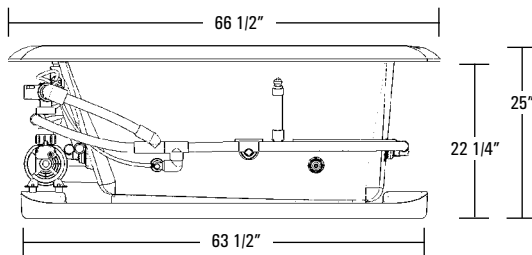

CENTURY 49 MOTIF

AQUATIC

CENTURY SERIES MODEL # AI6636RC49 / AI31AIR6636TO (Tub Only)

Rough-In Plumbing Measurements

SPECIFICATIONS:

GENERAL SPECIFICATIONS:

Tub Size	66 1/2" x 36 3/4" x 25"
	169 cm x 93.3 cm x 63.5 cm
Bathing Well	40" long
	19 1/2" wide
	23" interior depth
Maximum Water Depth	18"
Shipping Weight	208 lbs. / 94 kg
Tub Weight Filled	779 lbs. / 353 kg
Tub Only Weight	102 lbs. / 44 kg
Weight w/Equipment	146 lbs. / 66 kg
Gallons to Overflow	76 gal. / 288 L
Gallons to Operate	57 gal. / 216 L

ELECTRICAL SPECIFICATIONS:

Pump	2 HP; 11 AMP; 110V
Requirement	15 AMP; 110V, separate circuit required protected w/ Class A GFCI
Inline Heater	1.5 kW; 12 AMP; 110V
Requirement	15 AMP; 110V, separate circuit required protected w/ Class A GFCI

STANDARD EQUIPMENT:

8 Hydrotherapy Jets including:

- 4 Full Size Pressure-Flo Hydrotherapy Jets
- 2 Pressure Plus Hydrotherapy Jets
- 1 Recessed Rotary Massage Jets
- 1 Recessed Fan Jet

Aquatic Quality Features:

- 2 HP, 3-Speed Run-Dry Pump
- Bath-Side Electronic Control Panel
- Chromatherapy LED Lighting
- 1.5 kW Inline Maintenance Heater
- "Quiet Pad" Anti-Vibration Pump Mount for Quiet Pump Operation
- Slip Resistant Floor
- Pre-leveled ABS Support Base
- Heat-bent Rigid PVC Piping for Optimum Sanitary Conditions
- Durable, Easy to Clean, Lucite® Cast Acrylic Surface
- Available in 8 Standard No-Charge Colors

UL & IAPMO Listed, Factory Tested Limited Lifetime Warranty

OPTIONAL EQUIPMENT:

- Comfort Pillow -- Oval or Rectangle
- Jet Finish
  - Chrome, Polished Brass, Gold, Polished Nickel or Satin Nickel
- Bolt-On Grab Bar
  - White, Biscuit, Chrome, Polished Brass, Gold, Polished Nickel, Satin Nickel, or Oil Rubbed Bronze
- Lift & Turn Waste and Overflow
  - Chrome, Polished Brass, Gold, Polished Nickel, Satin Nickel or Oil Rubbed Bronze
- Cable Drive Waste and Overflow
  - Chrome, Polished Brass, Gold, Polished Nickel, Satin Nickel, Oil Rubbed Bronze or Color Matched (Bone, White and Biscuit Only)
- Hand Held Jet - Chrome or Polished Brass
- Optional Pump Location
- Remote Pump Location
- Premium Colors

All acrylic colors featured by Aquatic match the industry's leading fixture manufacturers.

This unit is not recommended for shower installations.

Fax-On-Demand Document # 1290

The manufacturer accepts a 1/4" variance. There are variations on each tub and specifications are subject to change as we improve upon our product as required. The dimensions needed for site preparation and structure building should be measured from the tub; Aquatic Industries, Inc. assumes no responsibility for preparatory work. www.aquaticwhirlpools.com 800.555.5324