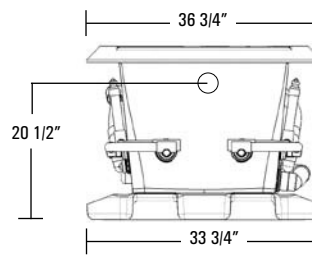

CENTURY 49 MOTIF

AQUATIC

CENTURY SERIES MODEL # AI6636RC49 / AI31AIR6636TO (Tub Only)